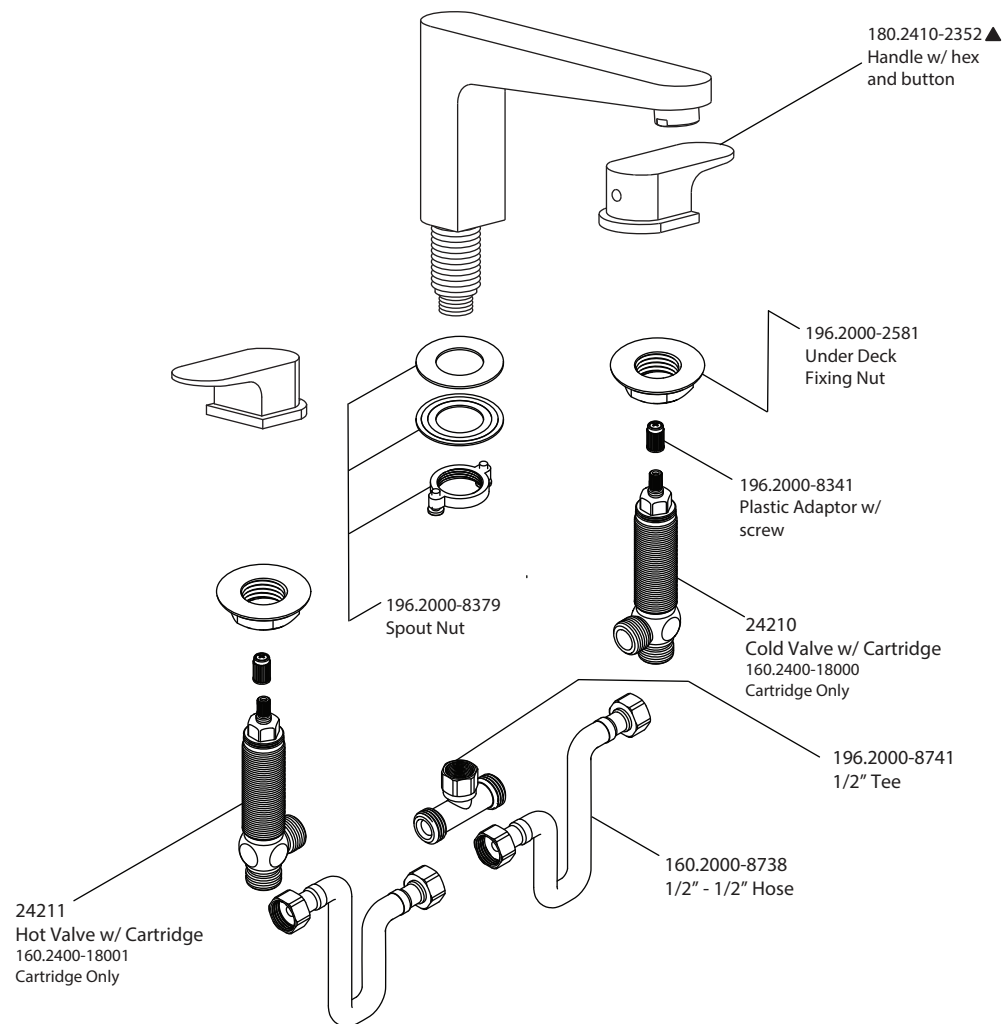

Product Parts Breakdown

isenberg
innovation+design

180.2410

Ver 2.54